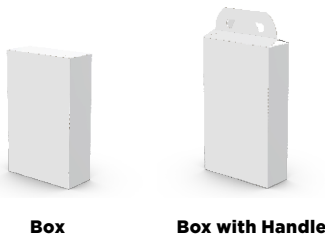

Box

Box with Handle

Graphic Packaging International

800.537.4141
www.graphicpkg.com